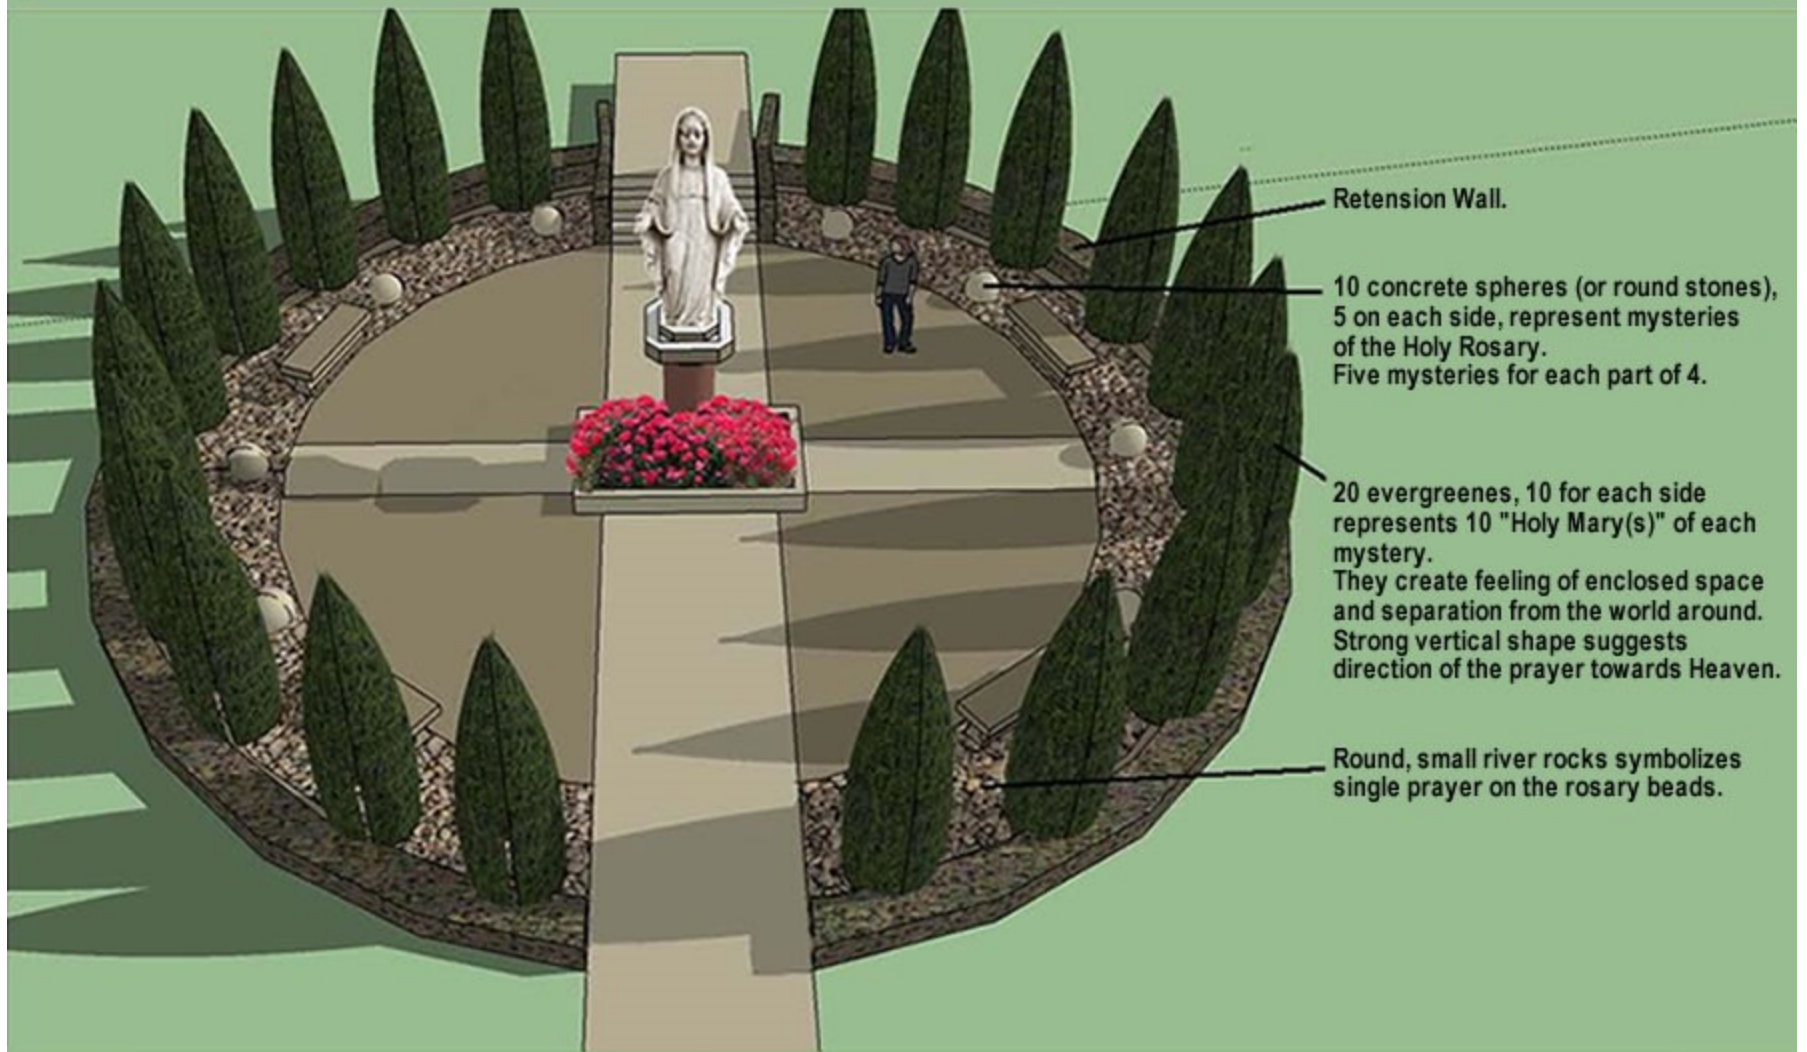

ROSARY PRAYER GARDEN

Retension Wall.

10 concrete spheres (or round stones),
5 on each side, represent mysteries
of the Holy Rosary.
Five mysteries for each part of 4.

20 evergreens, 10 for each side
represents 10 "Holy Mary(s)" of each
mystery.
They create feeling of enclosed space
and separation from the world around.
Strong vertical shape suggests
direction of the prayer towards Heaven.

Round, small river rocks symbolizes
single prayer on the rosary beads.

*IN MEMORY OF SUE & BOB WATSON
MADE POSSIBLE THROUGH THE GENEROSITY OF THE WATSON FAMILY*